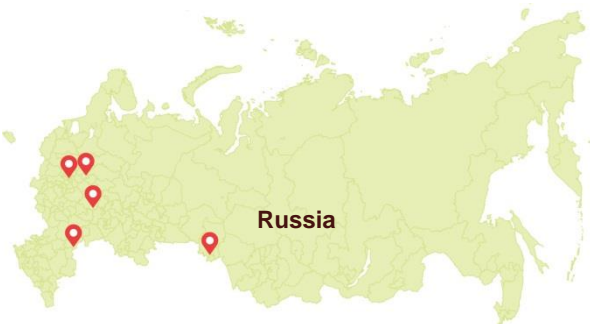

Russia

Beer Consumption
62.6 liters

Population
143.5 million

About us

SUN InBev

SUN InBev JCS is the Russian subsidiary of AB InBev. It was founded in 1999 and has one of the leading positions in the Russian market. The company uses the most advanced technologies in production, marketing, logistics and management as part of its dream to bring people together for a better world.

Our headquarters are located in Moscow and we have 5 breweries across the country in: Klin, Volzhskiy, Omsk, Saransk and Ivanovo.

Key facts

Number of employees: 3 000

Market position: #2

Market share: 13,9%

Our brands

As well as our global brands, we also brew and sell a wide range of local and specialty beers. These include:

Brand highlights and innovations

2015 Beer Innovation

Siberian Crown. We launched the Siberian Character Craft subline: Altai Wind IPA, Taiga Brown Stout, Amur Temper Rye Ale. We have developed a range of specialty beers dedicated to legendary Siberian animals.